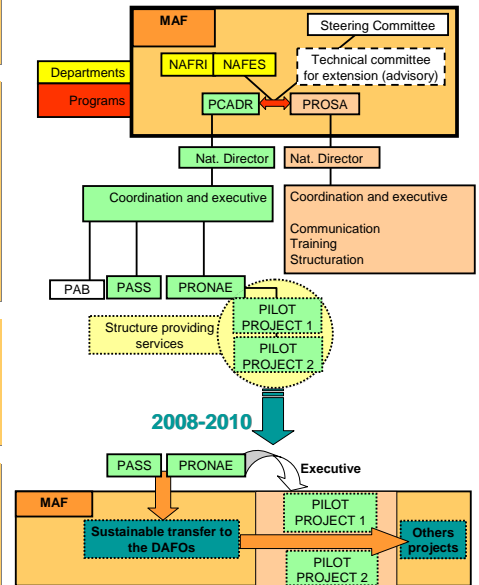

STRUCTURATION