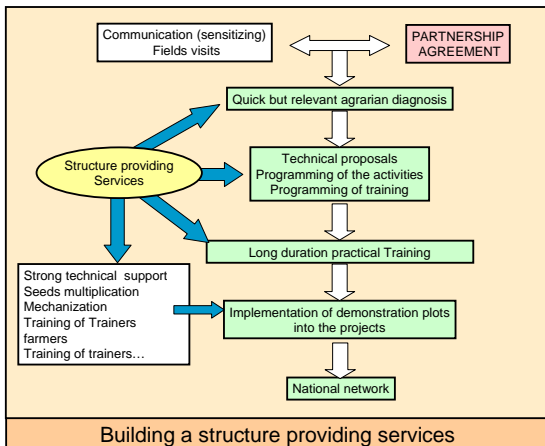

PARTNERSHIP WITH RURAL DEVELOPMENT PROJECTS

Lao National Agro-Ecology Programme

PO Box 10990, Vientiane, Lao PDR, email: pronae-pcadr@nafri.org.la, Tel/Fax: (856 21) 770027