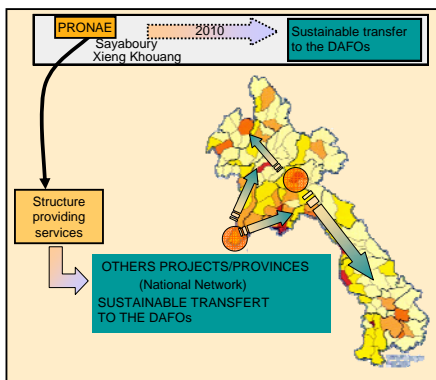

Direct seeding Mulch based Cropping systems (DMC) in Lao PDR

A sector-based program in agroecology for a national extension of DMC

A. Chabanne, F. Tivet,
L. Séguy, H. Tran Quoc,
P. Lienhard

BACKGROUND

According to the results obtained by the Lao National Agroecology Program (PRONAE), the Council of Ministers asked, on the one hand, to the Ministry of Agriculture and Forestry (MAF) to promote DMC technologies to the whole of Lao PDR and, on the other hand, that this approach is registered in the university and school courses. The national authorities required from Cirad and AFD a support for the implementation of a sectoral program in agroecology.

OBJECTIVES

- 1. TO BUILD A SUSTAINABLE ET FAVORABLE INSTITUTIONAL, TECHNICAL AND FINANCIAL CONTEXT** To extend the results to the whole RDL Lao;
- 2. TO SUPPORT MAF** for the definition, the programming and the implementation of its **NATIONAL STRATEGY** for DMC technologies extension;
- 3. TO STRUCTURE AND ANIMATE the PARTNERSHIP** between the various institutions working for the promotion of agroecology (DMC): PRONAE/NAFRI-CIRAD, NAFES, MAF, Universities/Faculties, Media...;
- 4. TO ENSURE THE STEP BY STEP TRANSFER** of methodology and results to the national services of extension. This transfer will have to be sustainable (human Resources, institutional, technical and financial capacities...);
- 5. To support the PRONAE** in its evolution towards a **SUSTAINABLE STRUCTURE** in charge of the activities of expertise, training (technical and scientific), and support to the agricultural development. **BY PROVIDING THESE SERVICES** to the projects, it will have a capacity to establish **OWN RESOURCES** thus contributing to its sustainability.