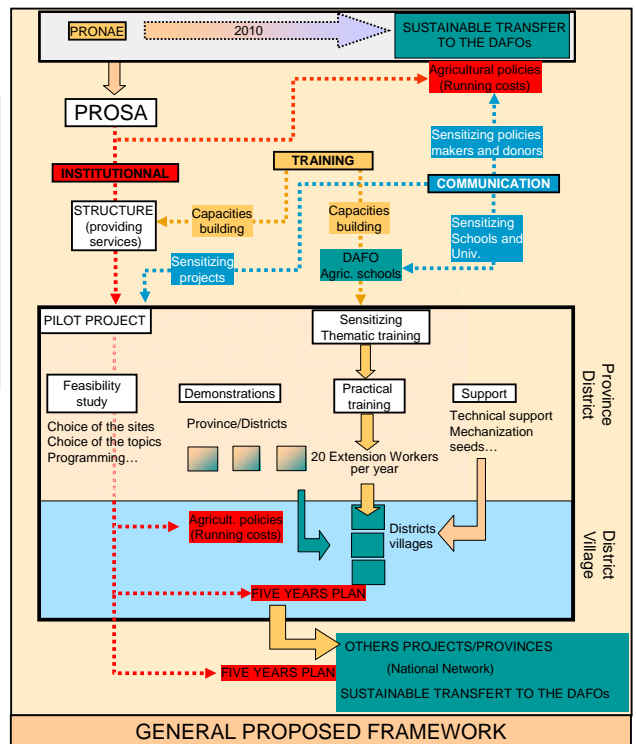

PARTNERSHIP WITH RURAL DEVELOPMENT PROJECTS

Lao National Agro-Ecology Programme

PO Box 10990, Vientiane, Lao PDR, email: pronae-pcadr@nafri.org.la, Tel/Fax: (856 21) 770027